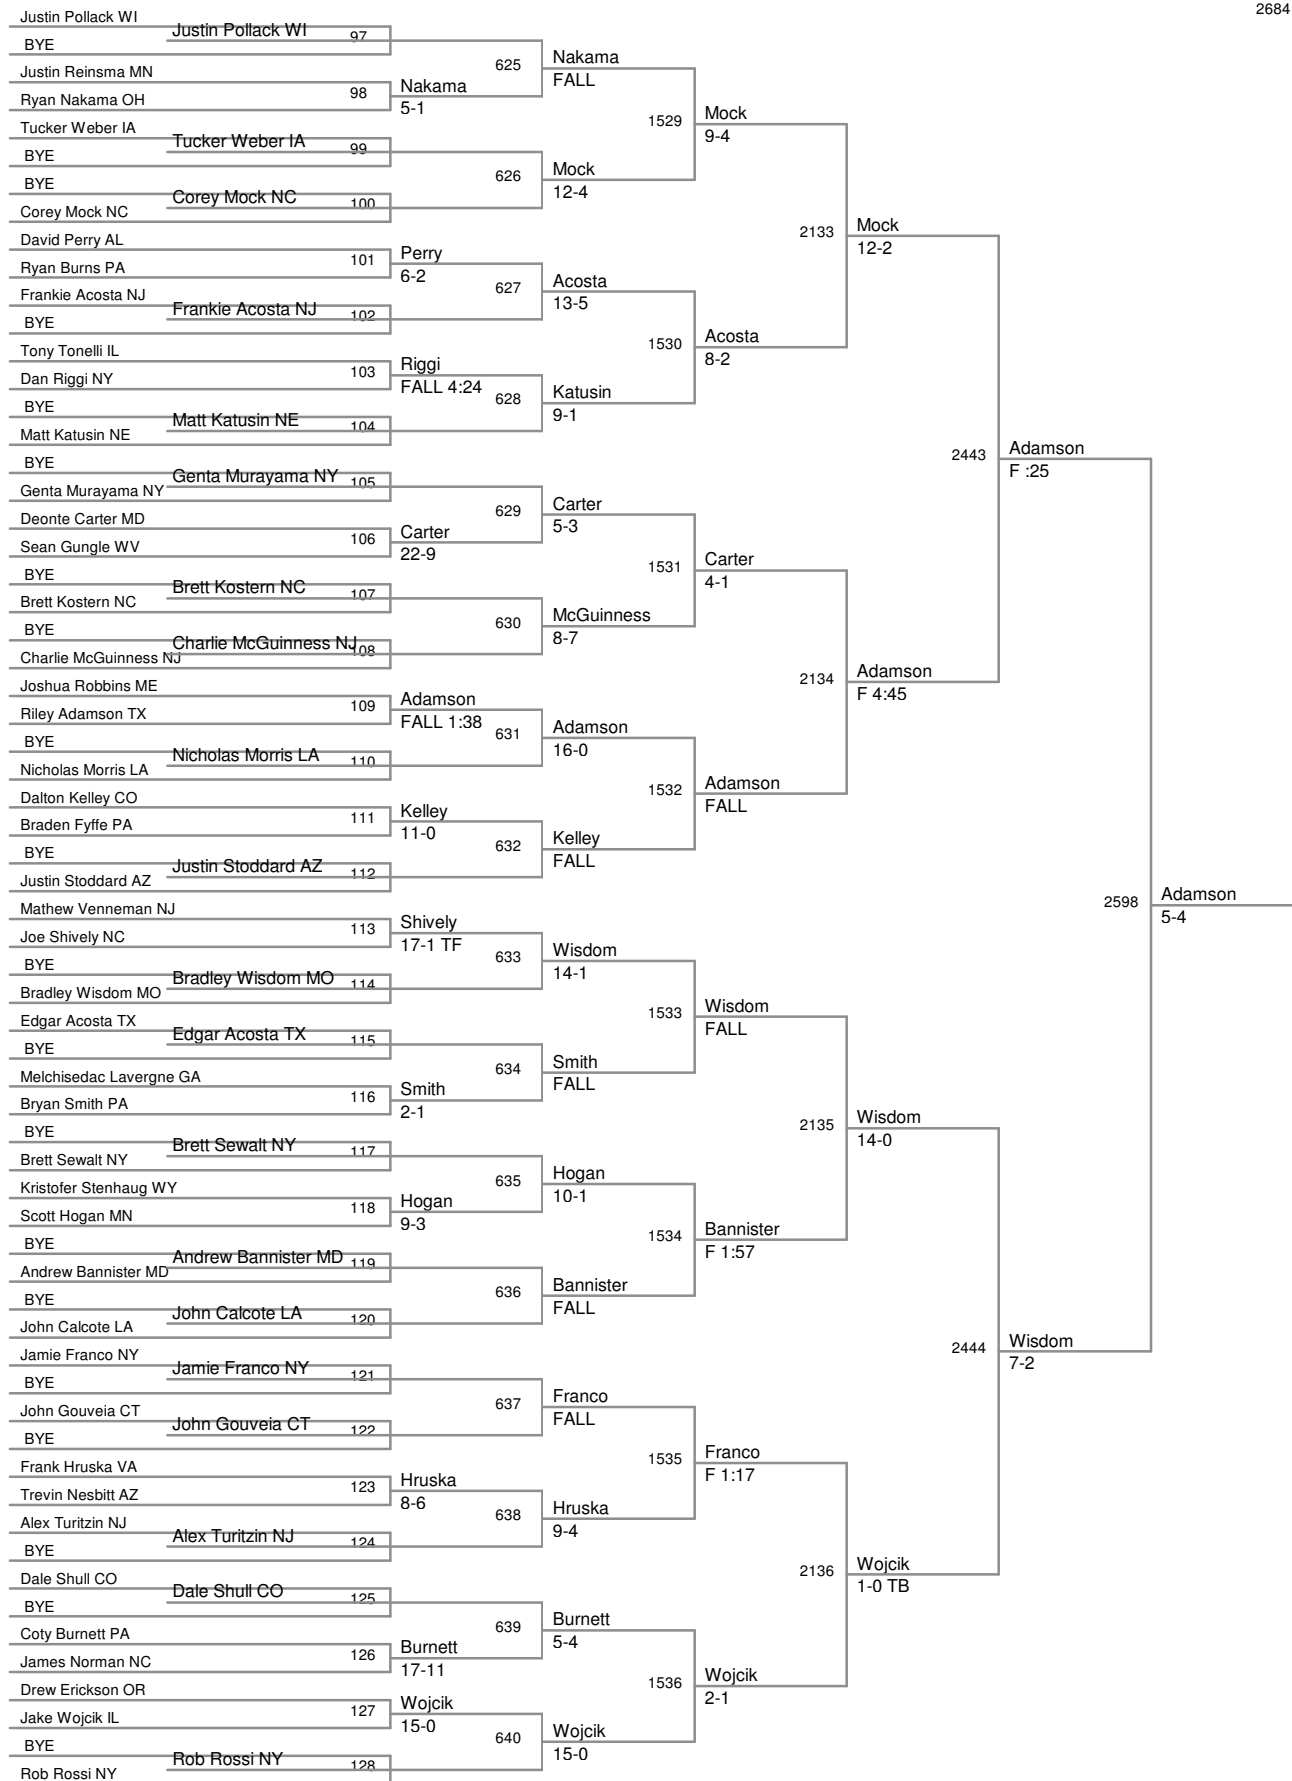

103 Lbs

112 Lbs

112 Lbs

119 Lbs

125 Lbs

130 Lbs

Lazor
GA
2686
Marianovich
IL
5th Place

Russell
NJ
2685
Chang
AZ
7th Place

171 Lbs

189 Lbs

189 Lbs

215 Lbs

215 Lbs

285 Lbs

285 Lbs

Johnson
OH
2722