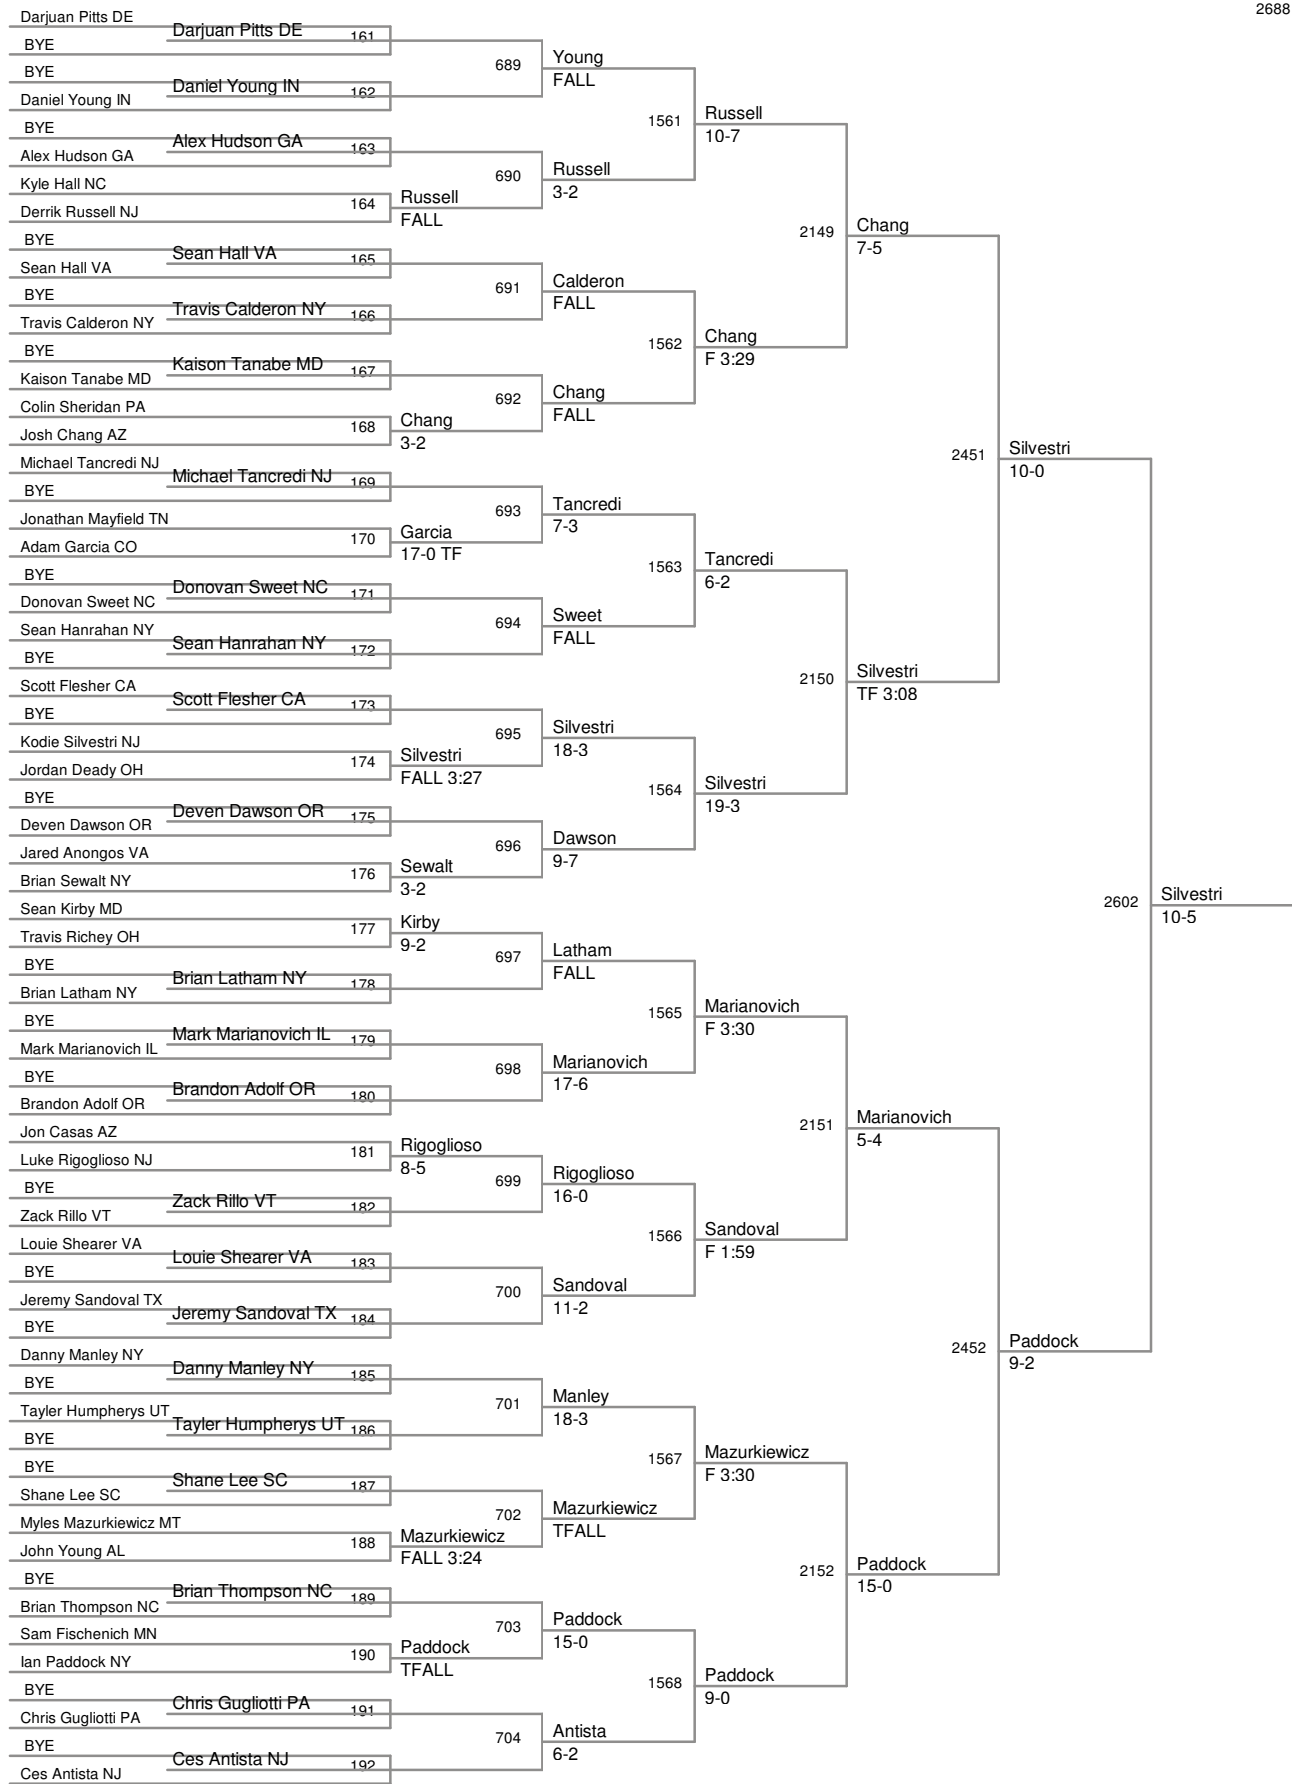

103 Lbs

112 Lbs

112 Lbs

119 Lbs

125 Lbs

130 Lbs

Lazor
GA
2686
Marianovich
IL
5th Place

Russell
NJ
2685
Chang
AZ
7th Place

171 Lbs

189 Lbs

189 Lbs

215 Lbs

215 Lbs

285 Lbs

285 Lbs

Johnson
OH
2722