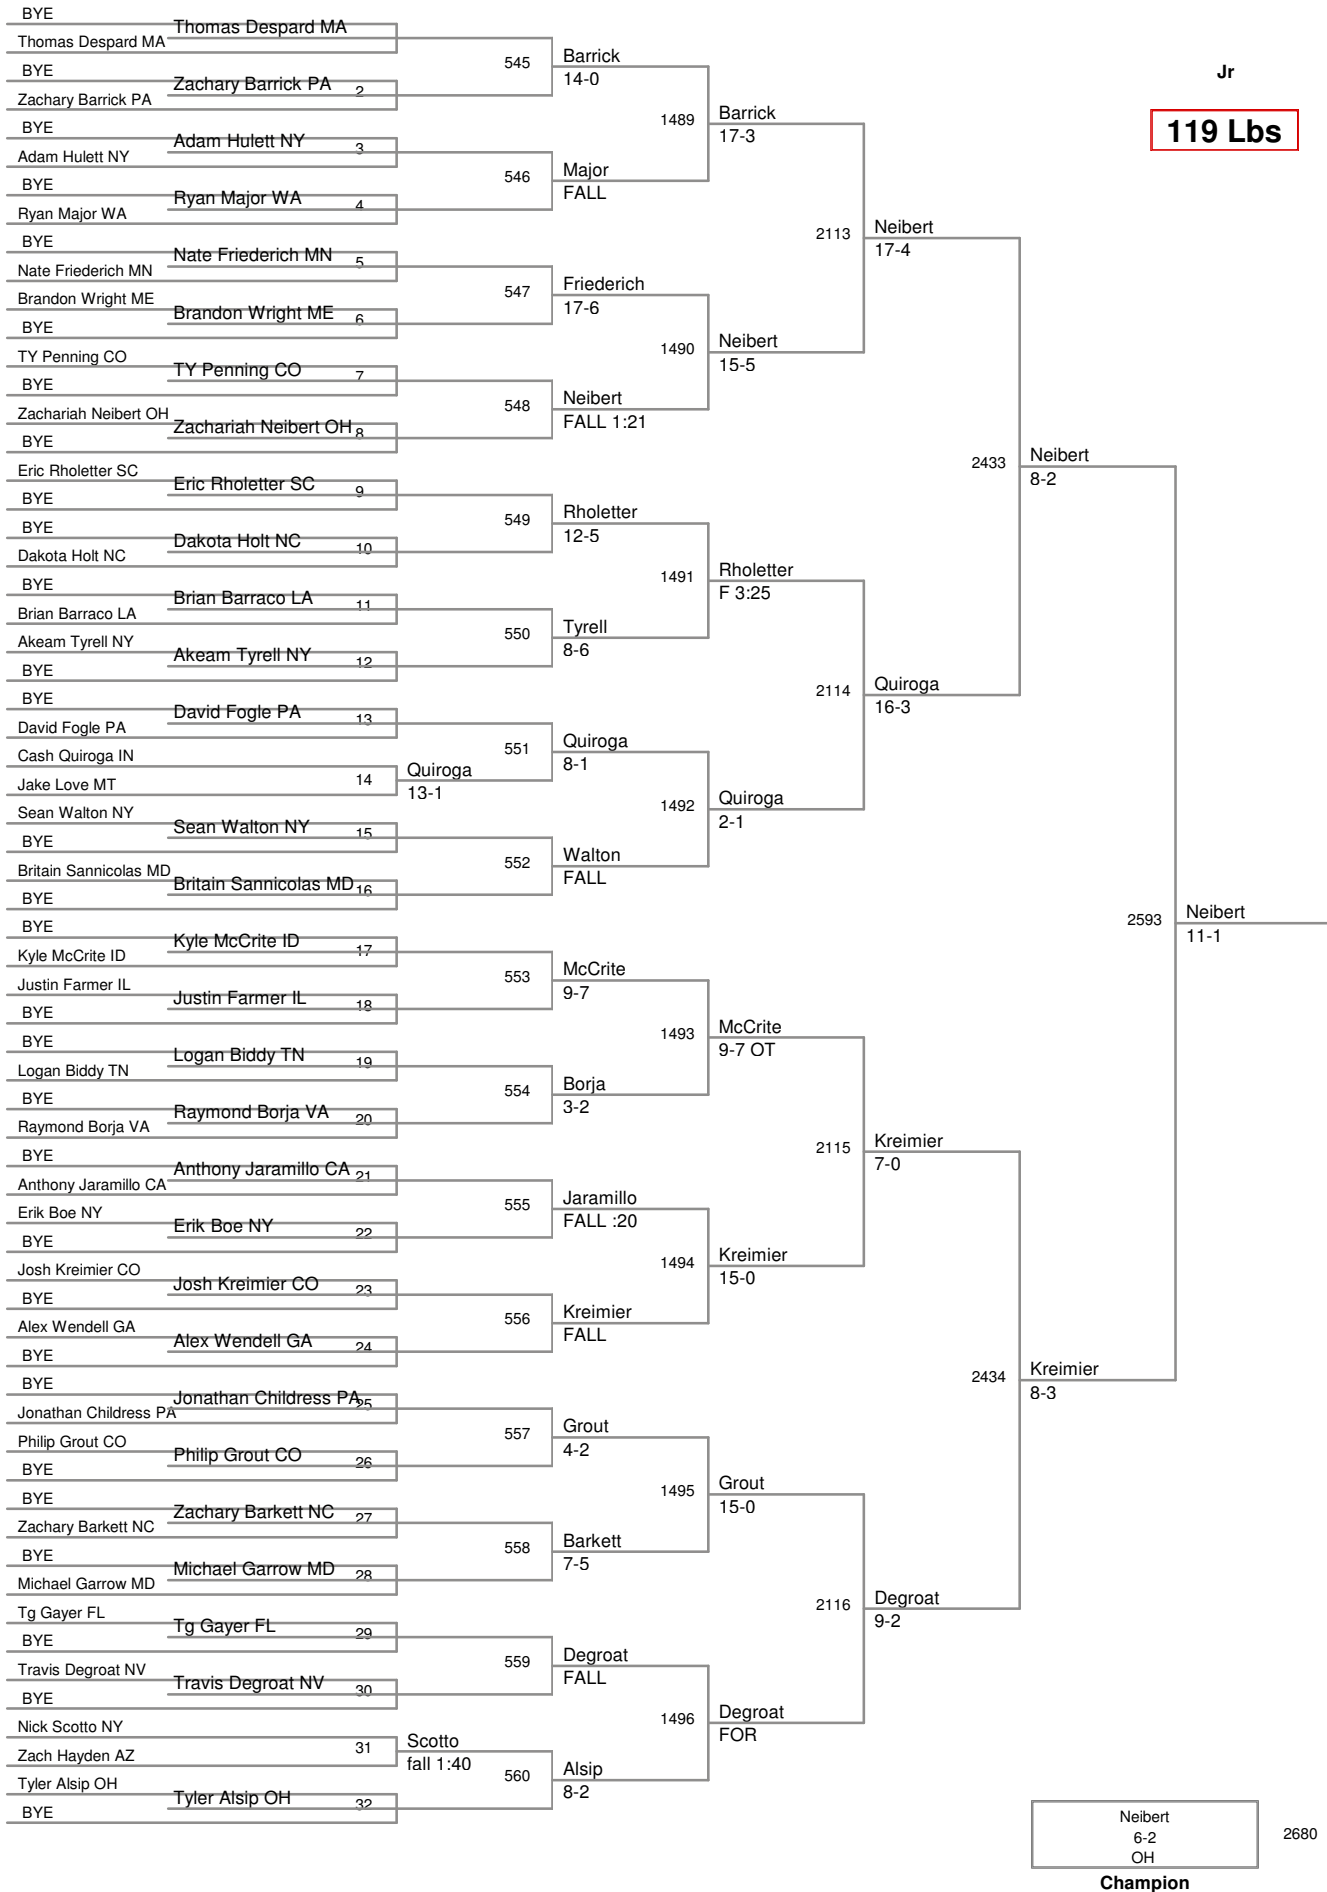

103 Lbs

112 Lbs

112 Lbs

119 Lbs

125 Lbs

130 Lbs

Lazor
GA
2686
Marianovich
IL
5th Place

Russell
NJ
2685
Chang
AZ
7th Place

171 Lbs

189 Lbs

189 Lbs

215 Lbs

215 Lbs

285 Lbs

285 Lbs

Johnson
OH
2722