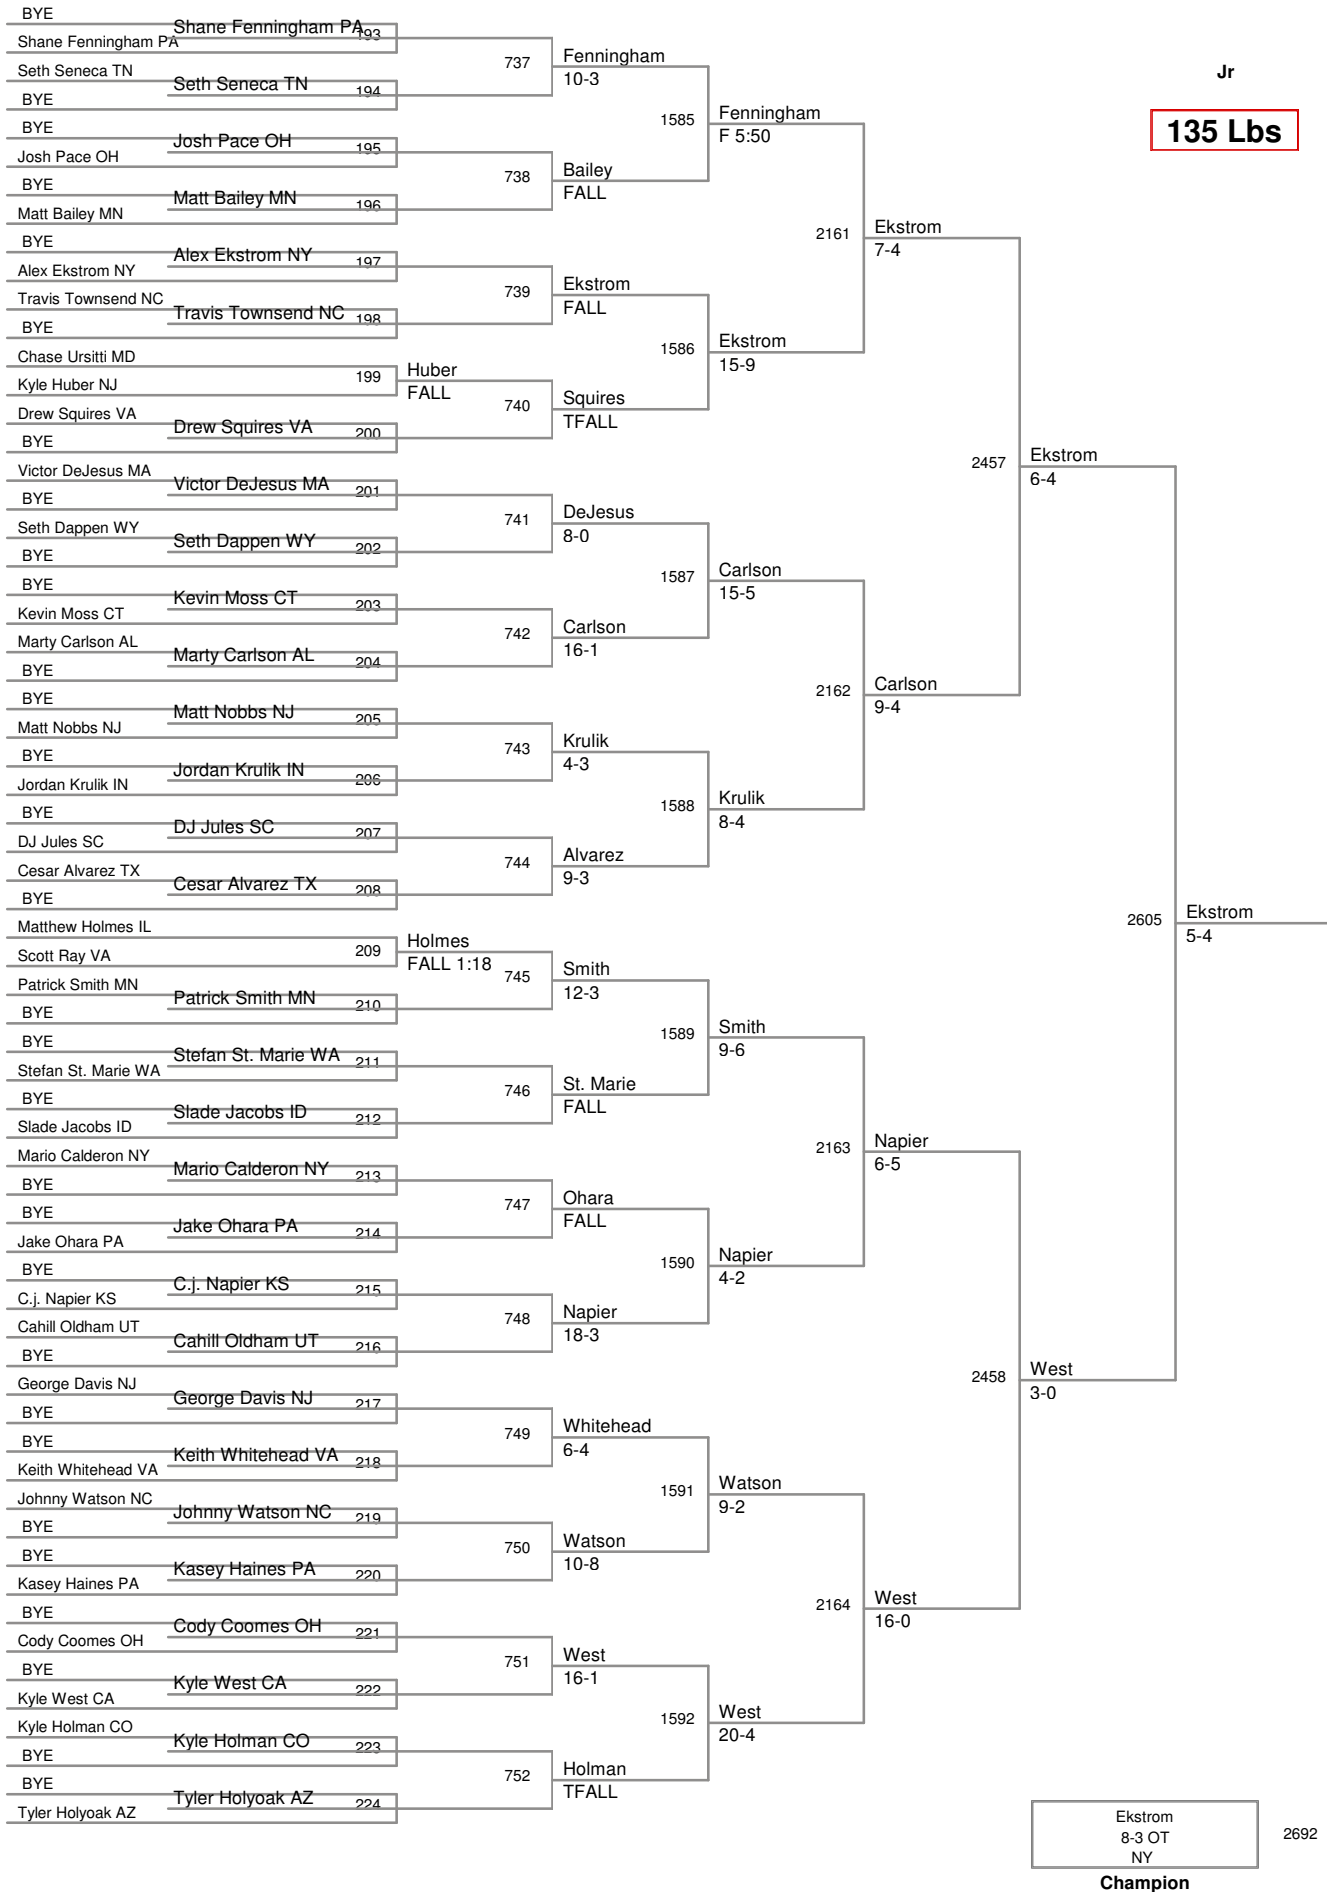

103 Lbs

112 Lbs

112 Lbs

119 Lbs

125 Lbs

130 Lbs

Lazor
GA
2686
Marianovich
IL
5th Place

Russell
NJ
2685
Chang
AZ
7th Place

171 Lbs

189 Lbs

189 Lbs

215 Lbs

215 Lbs

285 Lbs

285 Lbs

Johnson
OH
2722