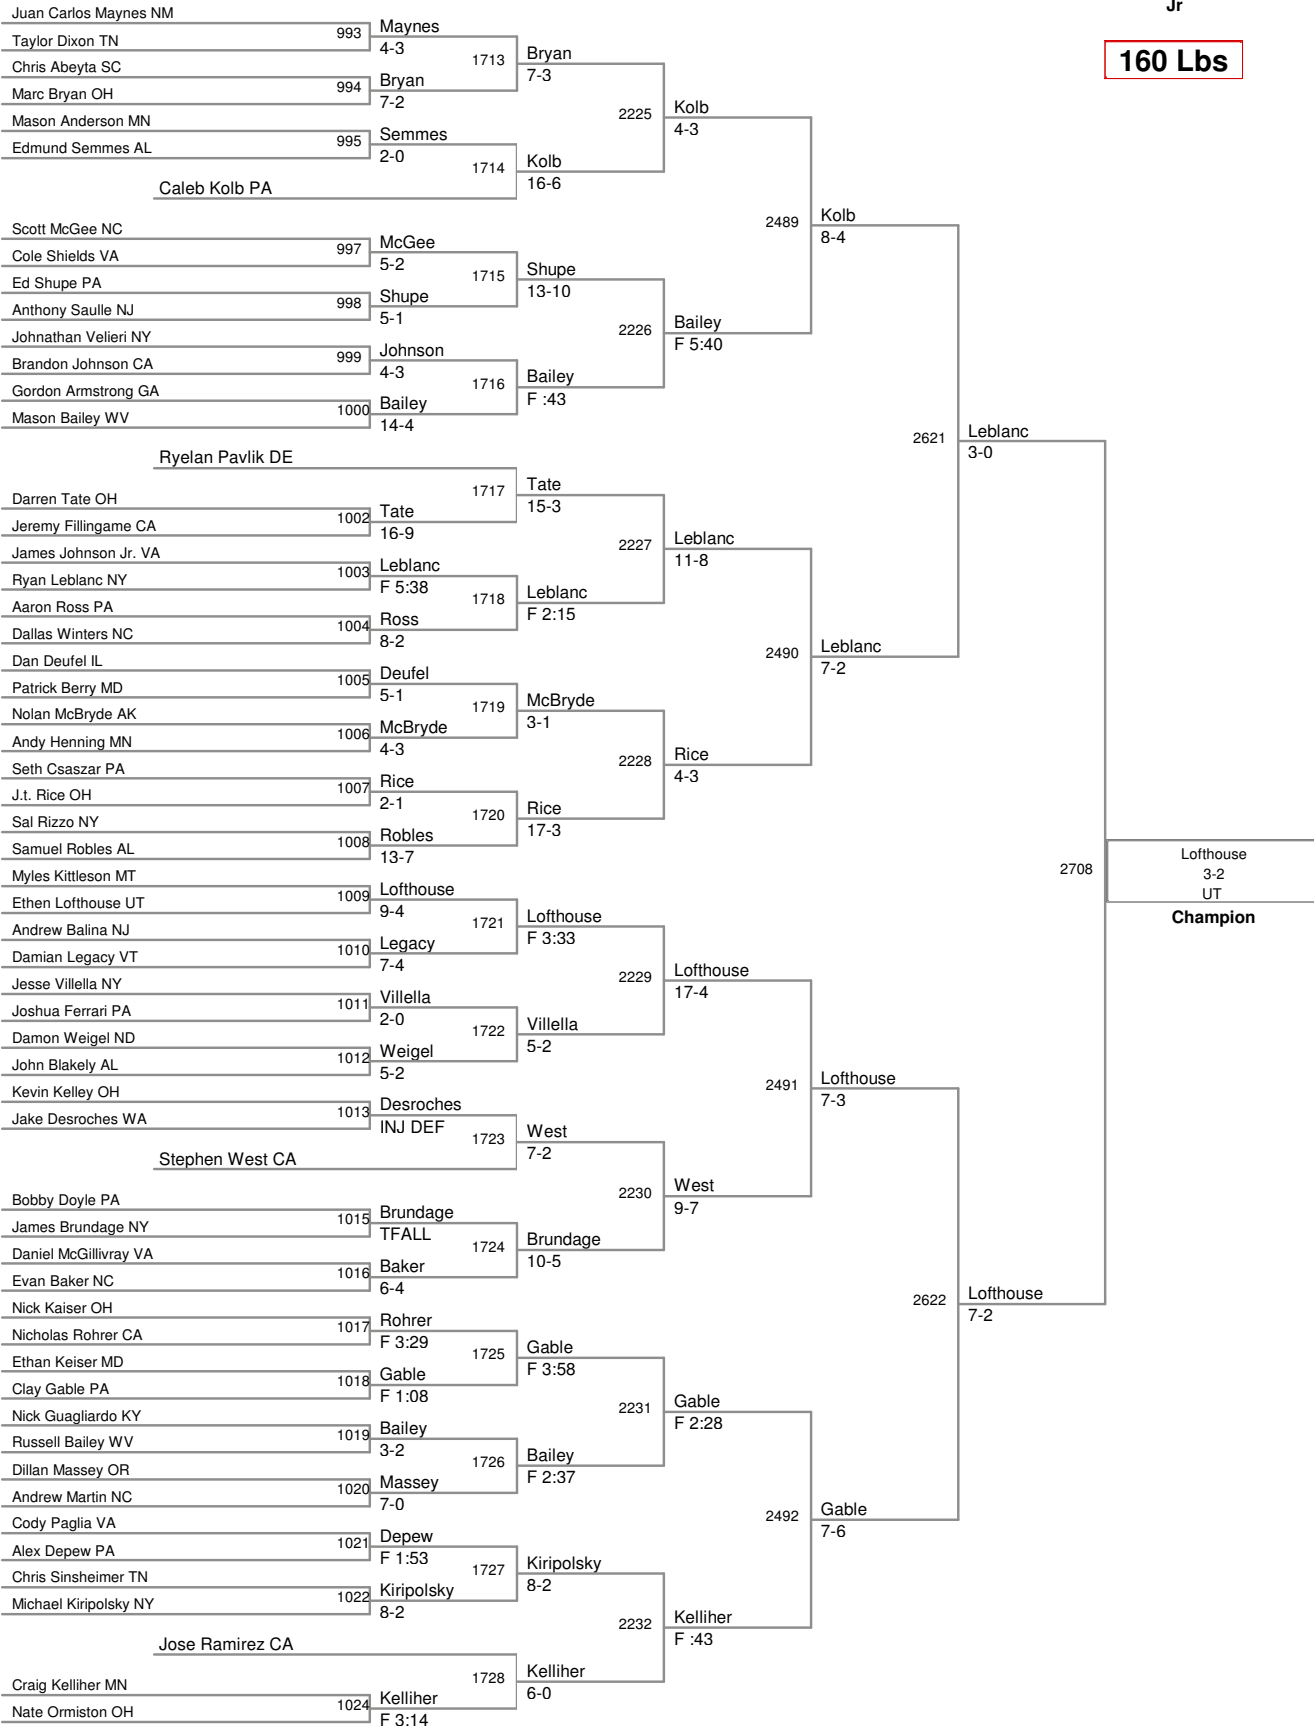

103 Lbs

112 Lbs

112 Lbs

119 Lbs

125 Lbs

130 Lbs

Lazor
GA
2686
Marianovich
IL
5th Place

Russell
NJ
2685
Chang
AZ
7th Place

135 Lbs

Napier
KS
2690
Fenningham
PA
Napier
5-2
KS
5th Place

Ohara
PA
2689
Smith
MN
F 4:29
MN
7th Place

West
6-0
CA
3rd Place

West
F 2:54

145 Lbs

160 Lbs

160 Lbs

171 Lbs

189 Lbs

189 Lbs

215 Lbs

215 Lbs

285 Lbs

285 Lbs

Johnson
OH
2722