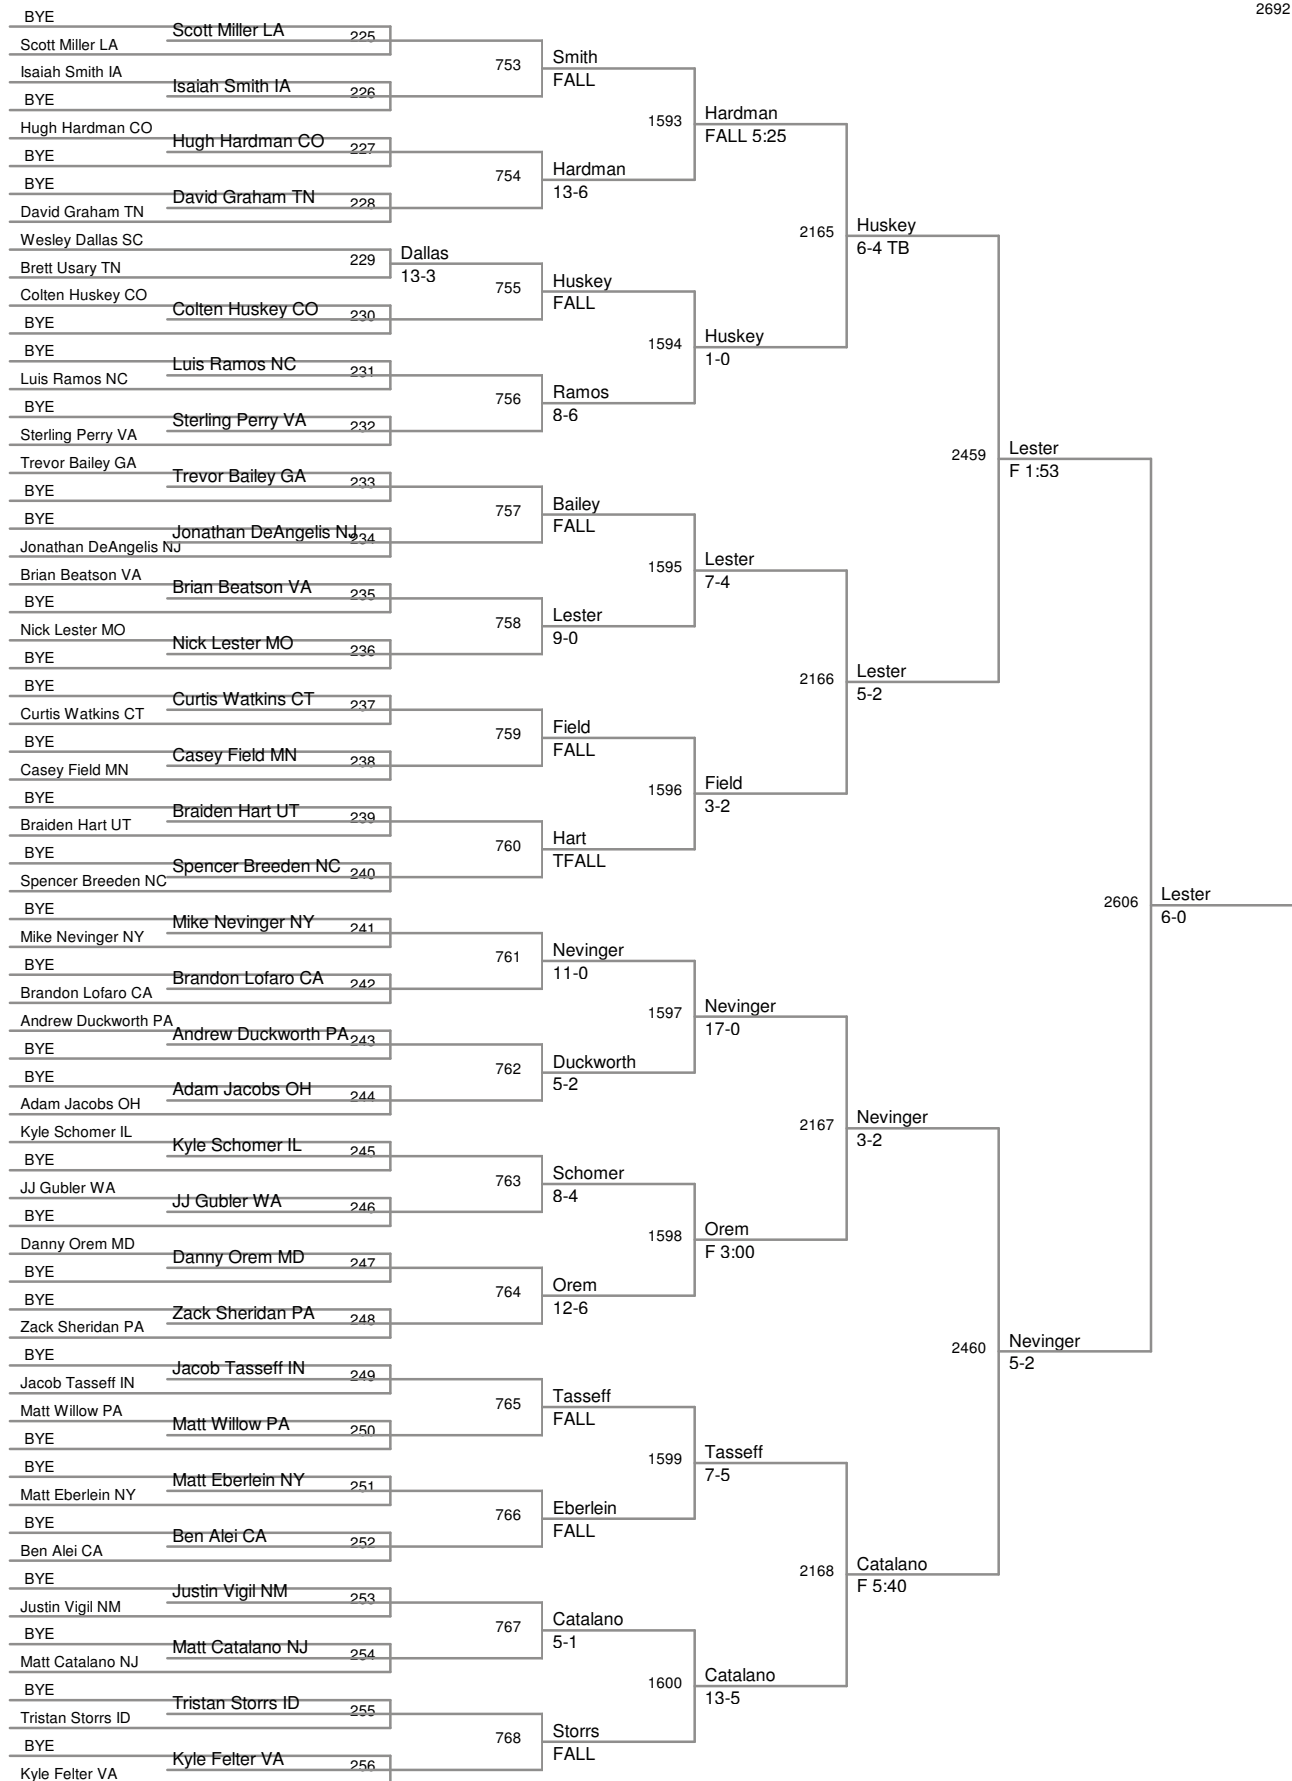

103 Lbs

112 Lbs

112 Lbs

119 Lbs

125 Lbs

130 Lbs

Lazor
GA
2686
Marianovich
IL
5th Place

Russell
NJ
2685
Chang
AZ
7th Place

171 Lbs

189 Lbs

189 Lbs

215 Lbs

215 Lbs

285 Lbs

285 Lbs

Johnson
OH
2722