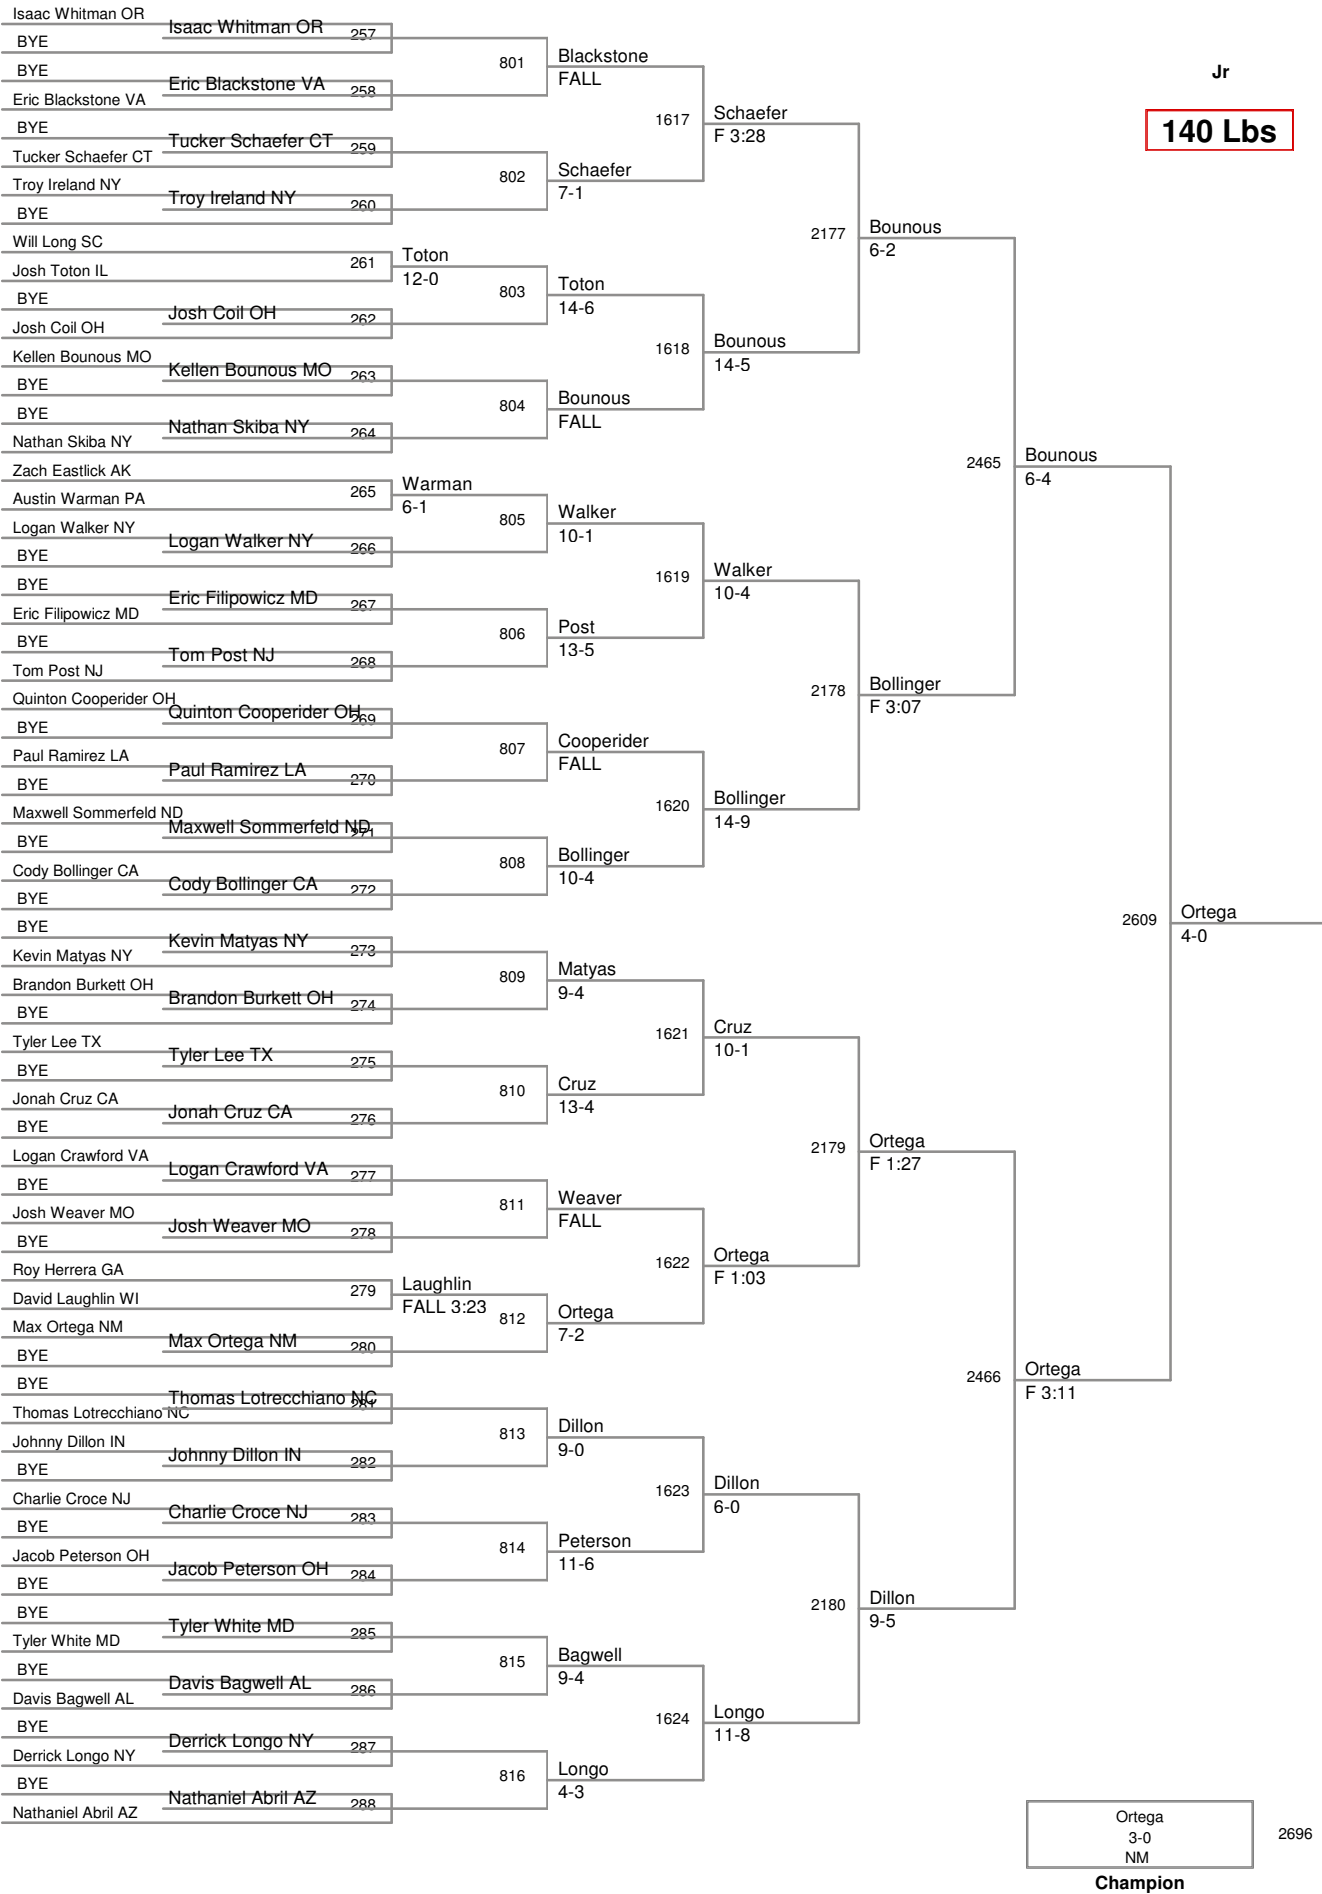

103 Lbs

112 Lbs

112 Lbs

119 Lbs

125 Lbs

130 Lbs

Lazor
GA
2686
Marianovich
IL
5th Place

Russell
NJ
2685
Chang
AZ
7th Place

135 Lbs

Napier
KS
2690
Fenningham
PA
Napier
5-2
KS
5th Place

Ohara
PA
2689
Smith
MN
F 4:29
MN
7th Place

West
6-0
CA
3rd Place

West
F 2:54

145 Lbs

160 Lbs

160 Lbs

171 Lbs

189 Lbs

189 Lbs

215 Lbs

215 Lbs

285 Lbs

285 Lbs

Johnson
OH
2722