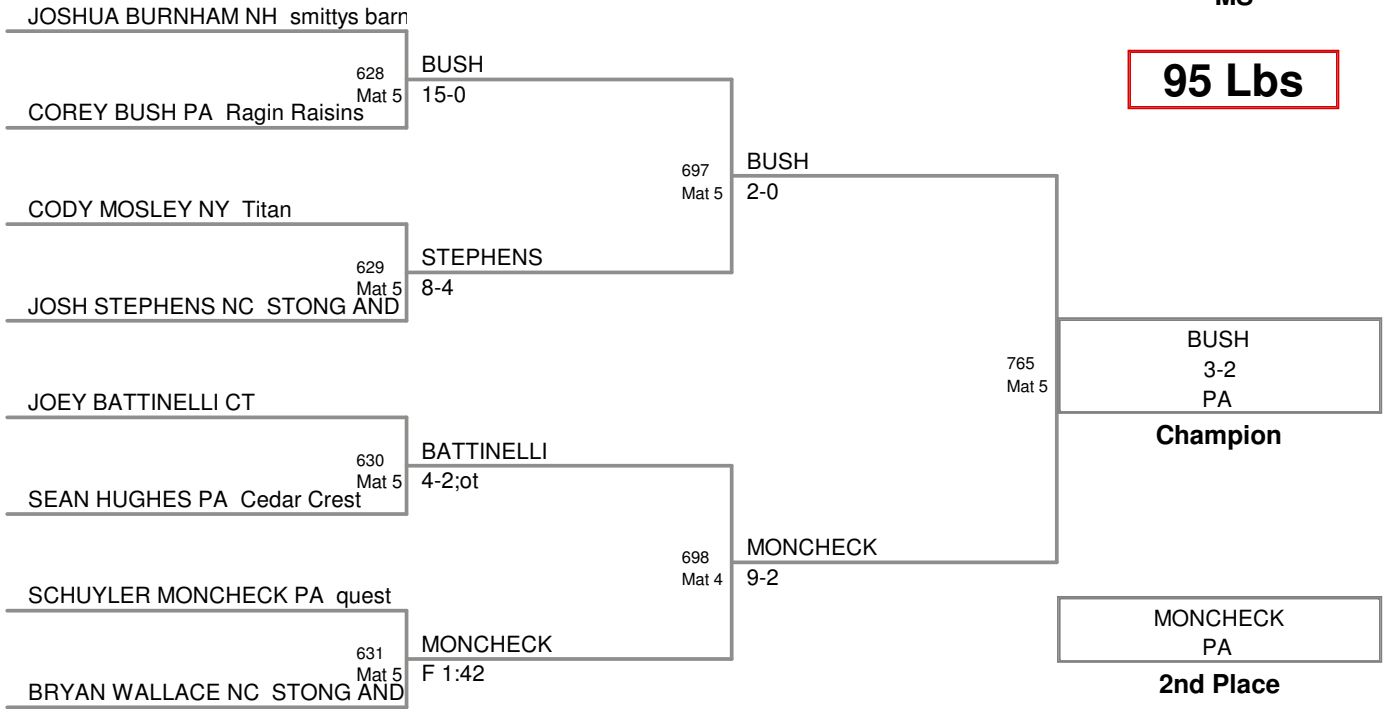

CONOR
KIRKEGARD CT
New Milford CT

Champion

TYLER PONTE MA
smittys barr

2nd Place

STEVEN
BILODEAU NH
smittys barr

3rd Place

MS

85 Lbs

MS

90 Lbs

MS

95 Lbs

100 Lbs

105 Lbs

112 Lbs

119 Lbs