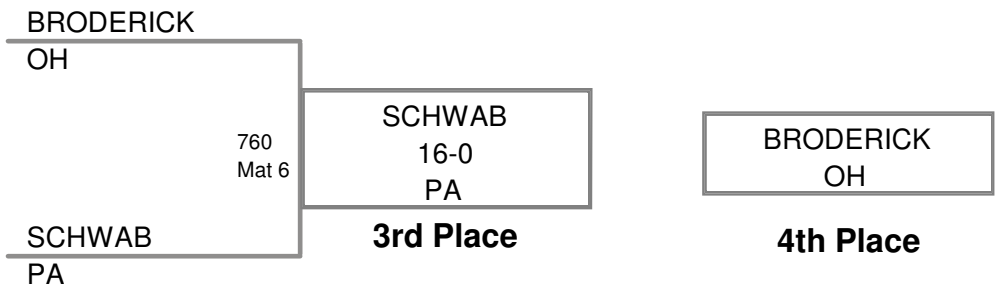

CONOR
KIRKEGARD CT
New Milford CT

Champion

TYLER PONTE MA
smittys barr

2nd Place

STEVEN
BILODEAU NH
smittys barr

3rd Place

MS

85 Lbs

MS

90 Lbs

MS

95 Lbs

100 Lbs

105 Lbs

112 Lbs

119 Lbs